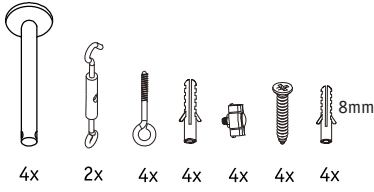

Paulmann

Safety Instructions

1, 2, 3, 4, 5, 6, 7, 24,34

Info

www.paulmann.com

Paulmann Licht GmbH
Quezinger Feld 2
31832 Springe
Germany

www.paulmann.com

Art.-Nr.: **178.24**
178.34

178.24

178.34

(+MA 0326) PTL 10/20