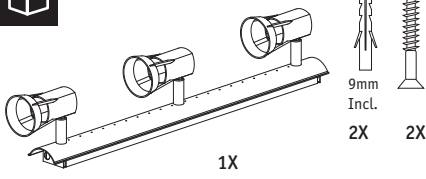

Paulmann

Safety Instructions

1, 2, 3, 4, 5, 7, 11, 13, 24,
28, 33, 34

www.paulmann.com/symbols

Paulmann Licht GmbH
Quezinger Feld 2
31832 Springe
Germany

www.paulmann.com

Art.-Nr. : 667.00
667.04
(+MA 326) PLD 11/20