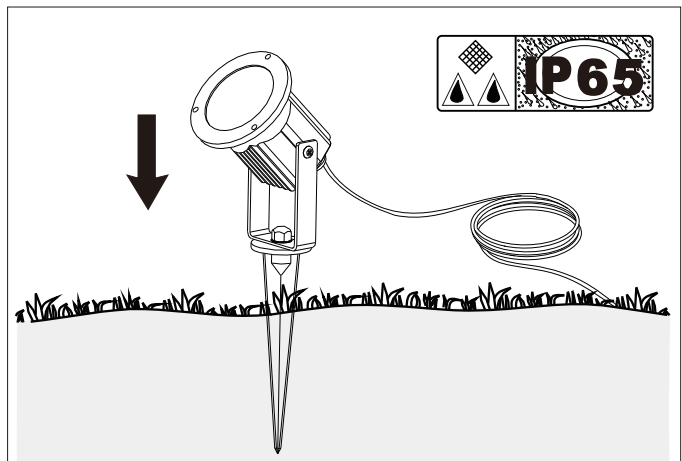

1x

1x

Incl.

 Art.No.
25W GU10 \varnothing 51mm 836.51/836.33
28W GU10 \varnothing 51mm 800.35

 The min bending diameter of rubber cable is 60 mm