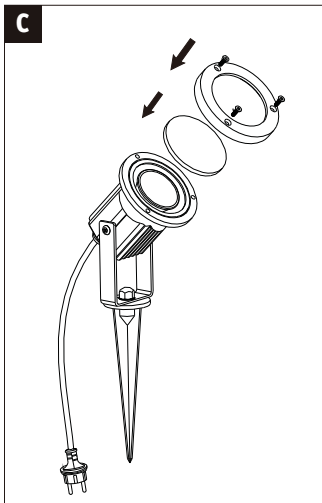

1x

1x

Incl.

 Art.No.
25W GU10 \varnothing 51mm 836.51/836.33
28W GU10 \varnothing 51mm 800.35

 The min bending diameter of rubber cable is 60 mm