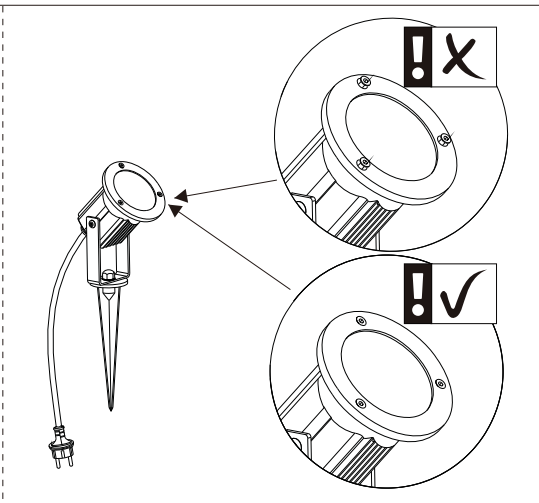

1x

1x

Incl.

 Art.No.
25W GU10 \varnothing 51mm 836.51/836.33
28W GU10 \varnothing 51mm 800.35

 The min bending diameter of rubber cable is 60 mm