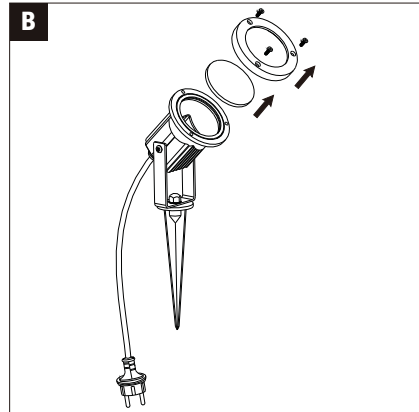

1x

1x

Incl.

 Art.No.
25W GU10 \varnothing 51mm 836.51/836.33
28W GU10 \varnothing 51mm 800.35

 The min bending diameter of rubber cable is 60 mm