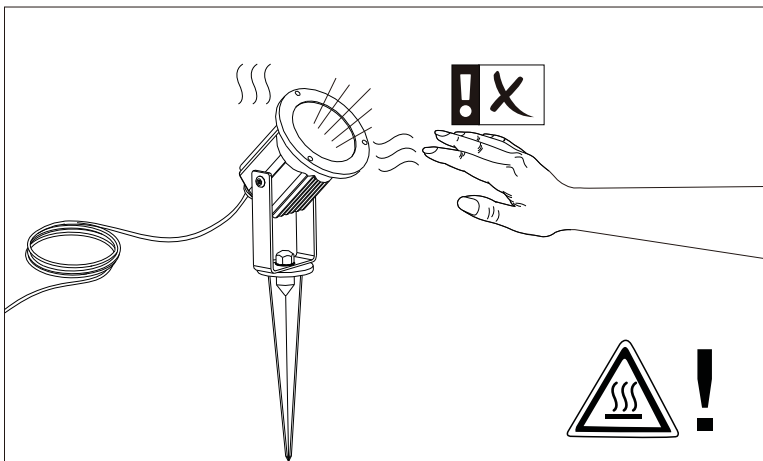

1x

1x

Incl.

 Art.No.
25W GU10 \varnothing 51mm 836.51/836.33
28W GU10 \varnothing 51mm 800.35

 The min bending diameter of rubber cable is 60 mm