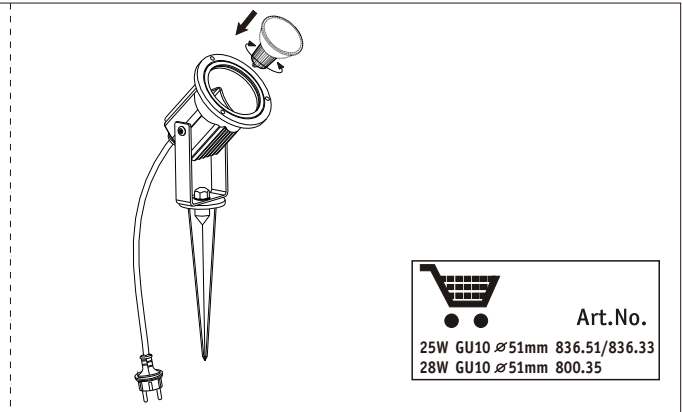

Safety Instructions

1, 2, 3, 4, 5, 6, 7, 10, 12, 15, 16,
19, 20, 24, 28, 33, 34

www.paulmann.com/symbols

Paulmann Licht GmbH
Quezinger Feld 2
31832 Springe
Germany

www.paulmann.com

Art.-Nr.: 937.51

(+MA173) PSU 03/21

1x

1x

Incl.

 Art.No.
25W GU10 \varnothing 51mm 836.51/836.33
28W GU10 \varnothing 51mm 800.35

 The min bending diameter of rubber cable is 60 mm