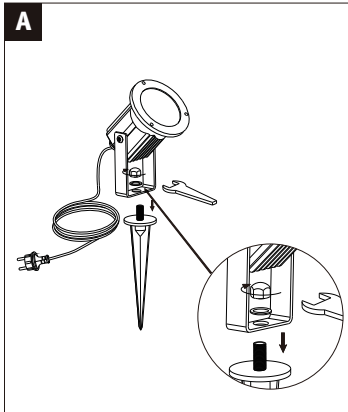

1x

1x

Incl.

 Art.No.
25W GU10 \varnothing 51mm 836.51/836.33
28W GU10 \varnothing 51mm 800.35

 The min bending diameter of rubber cable is 60 mm