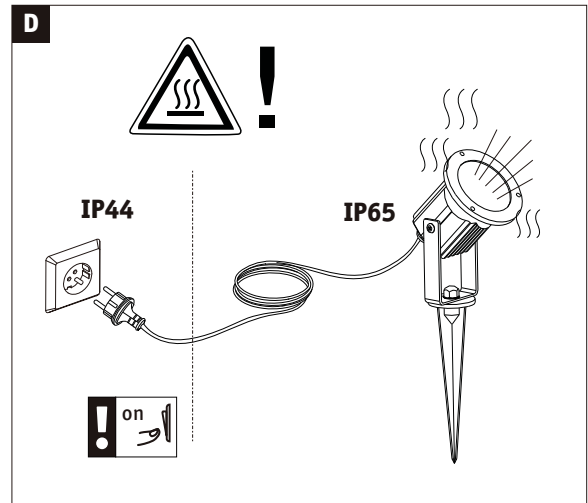

1x

1x

Incl.

 Art.No.
25W GU10 \varnothing 51mm 836.51/836.33
28W GU10 \varnothing 51mm 800.35

 The min bending diameter of rubber cable is 60 mm