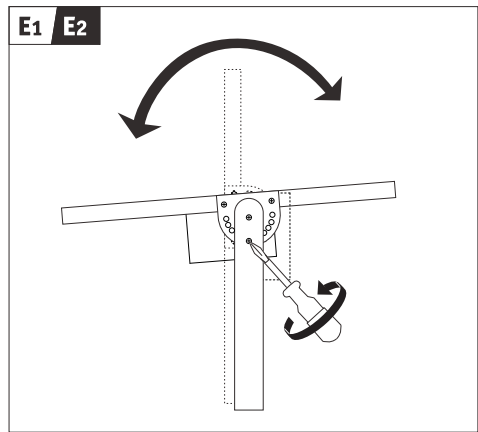

Art.-Nr.: 945.52

PSC 03/21

CE UK CA

1x

Incl.

F

ON → OFF

OFF → ON **>2h**

not incl.
 Paulmann
Art.-Nr. 943.49

Output: 12V DC
max. 10W